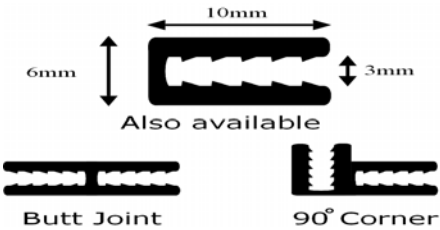

White

2440 x 1220

Black

2440 x 1220

Foam Board 2440mm x 1220mm (8' x 4') (5mm Thickness)

Colours Available

White

2440 x 1220

Black

2440 x 1220

Foam Board 3050mm x 1560mm (10' x 5') (3mm Thickness)

Colours Available

White

3050 x 1560

Foam Board 3050mm x 1560mm (10' x 5') (5mm Thickness)

Colours Available

White

3050 x 1560

Frame Sections

Designed with ease in mind! Will fit on any 3mm Spectre Bond panel. All finish, so can be powder coated, wet sprayed. Flat face surface, so vinyl can be applied or left natural finish. Unique gripping teeth system bites into board. Available in 6 metre lengths. Please ask our sales team for the best prices.